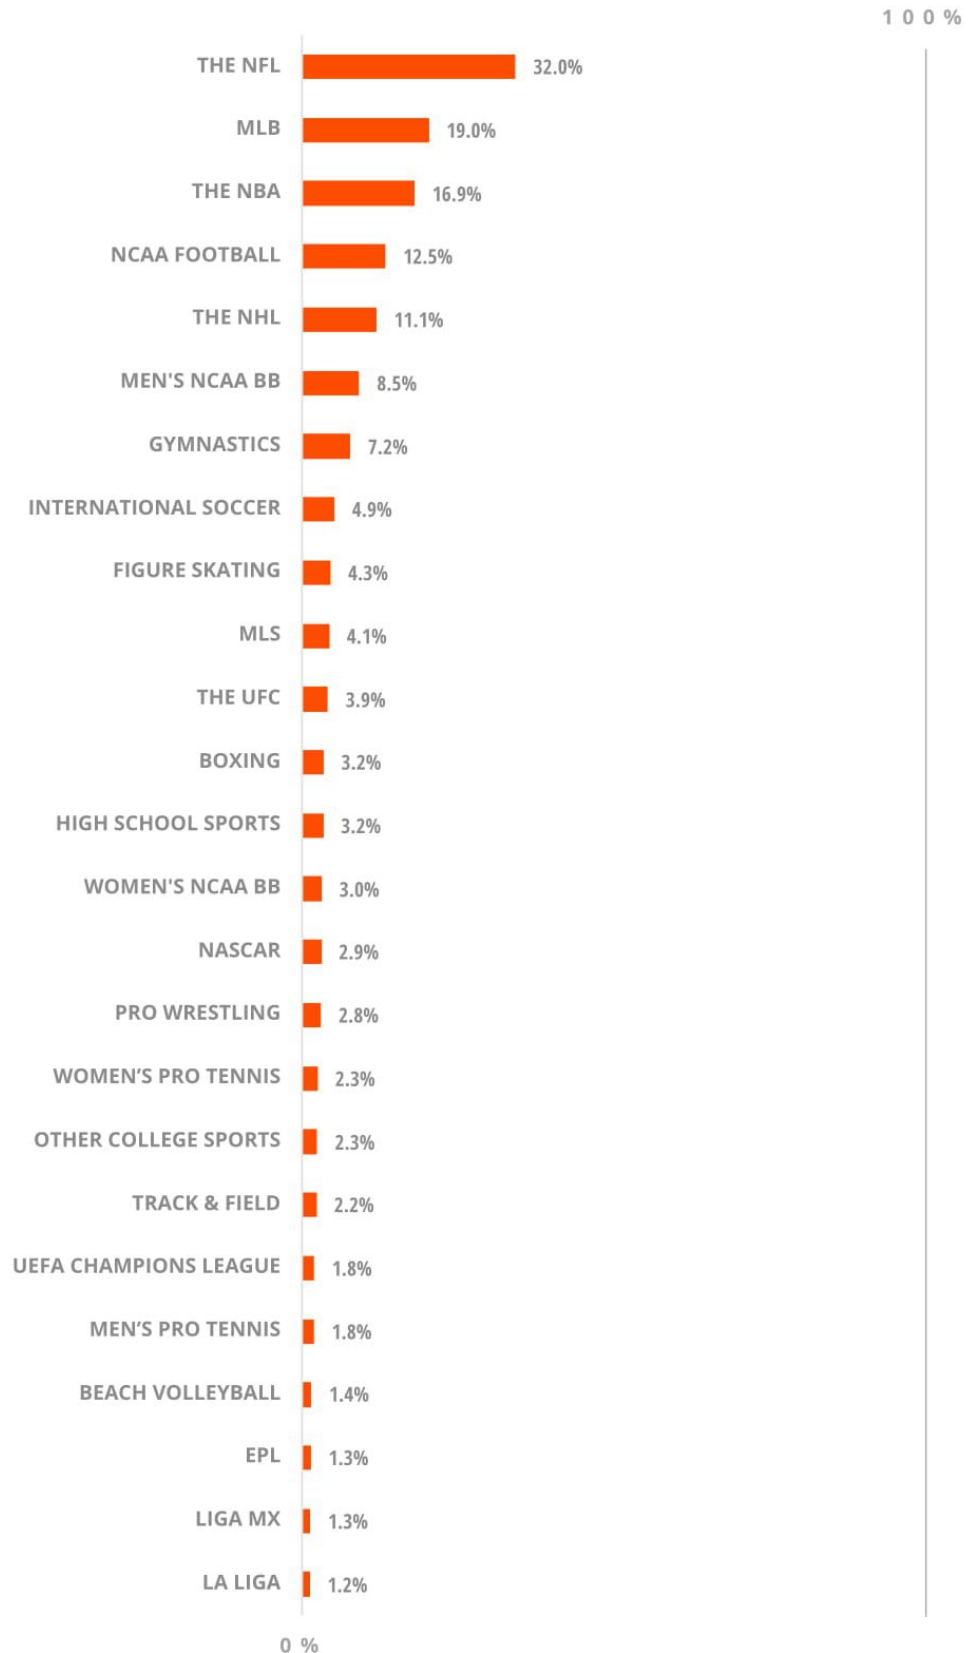

# FOLLOW & KEEP UP TO DATE

*Males aged 18–34*

The national % of the above gender + age demo who are both 'Interested In' sport/league' and who 'Follow & Keep up to Date' with sport/league. Top 25 of 47 sports/leagues.

# FOLLOW & KEEP UP TO DATE

*Males aged 35–65*

The national % of the above gender + age demo who are both 'Interested In' sport/league' and who 'Follow & Keep up to Date' with sport/league. Top 25 of 47 sports/leagues.

# FOLLOW & KEEP UP TO DATE

*Females aged 18–34*

The national % of the above gender + age demo who are both 'Interested In' sport/league' and who 'Follow & Keep up to Date' with sport/league. Top 25 of 47 sports/leagues.