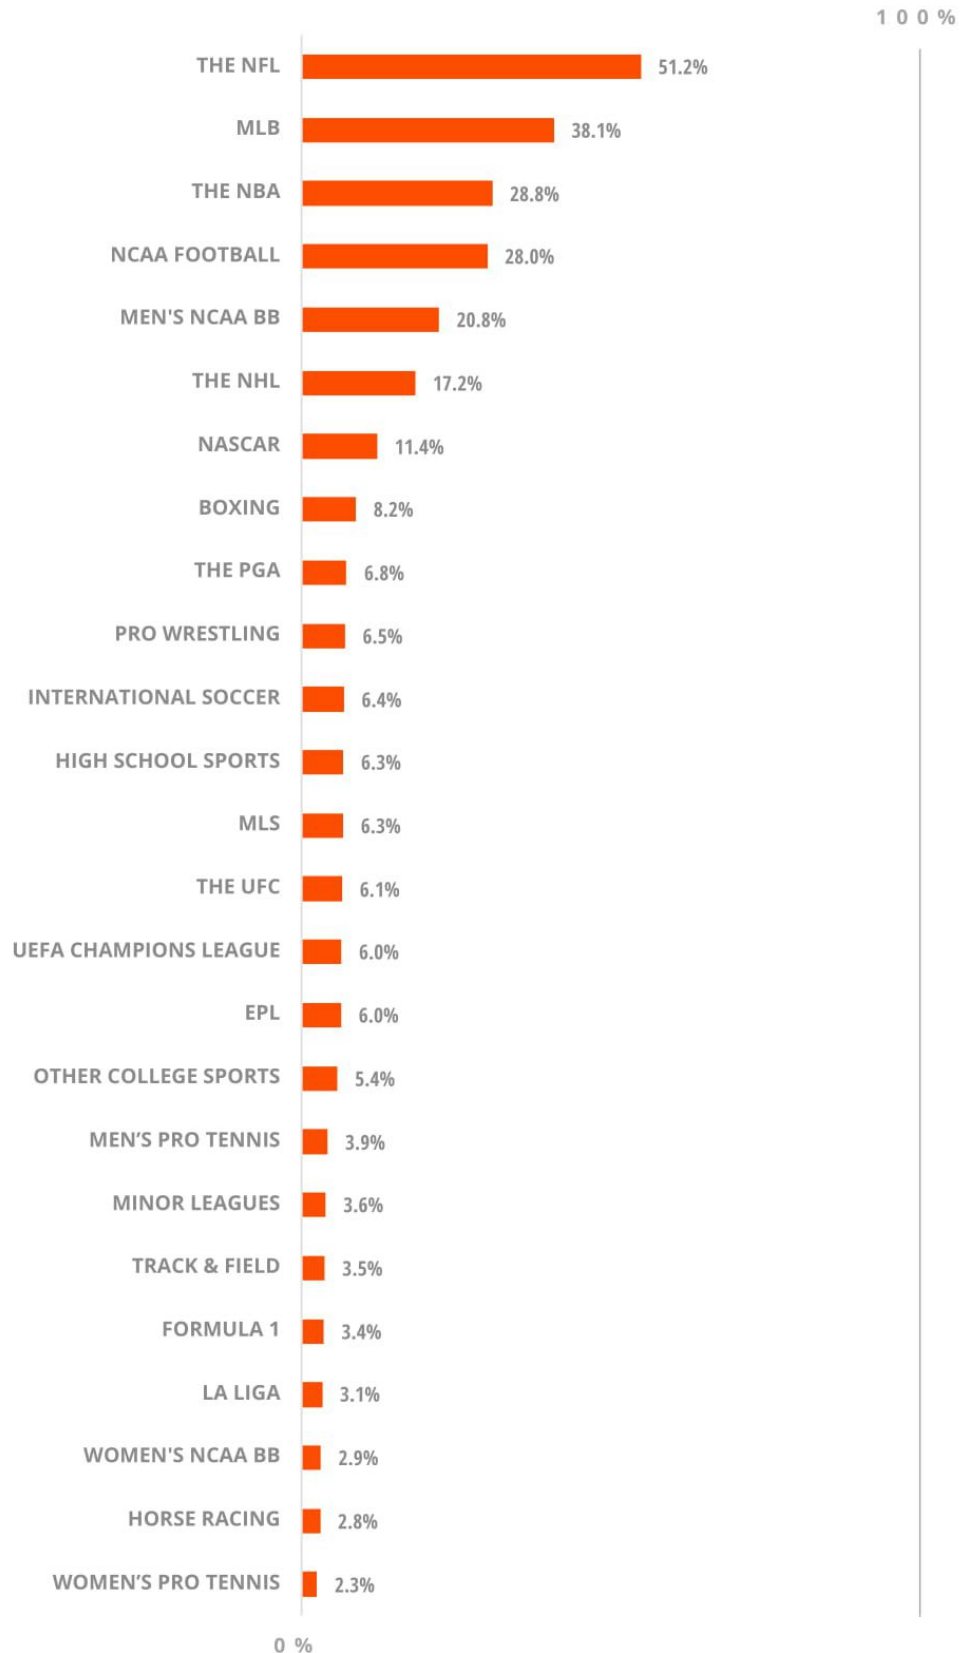

# FOLLOW & KEEP UP TO DATE

*Males aged 18–34*

The national % of the above gender + age demo who are both 'Interested In' sport/league' and who 'Follow & Keep up to Date' with sport/league. Top 25 of 47 sports/leagues.

# FOLLOW & KEEP UP TO DATE

*Males aged 35–65*

The national % of the above gender + age demo who are both 'Interested In' sport/league' and who 'Follow & Keep up to Date' with sport/league. Top 25 of 47 sports/leagues.

# FOLLOW & KEEP UP TO DATE

*Females aged 18–34*

The national % of the above gender + age demo who are both 'Interested In' sport/league' and who 'Follow & Keep up to Date' with sport/league. Top 25 of 47 sports/leagues.