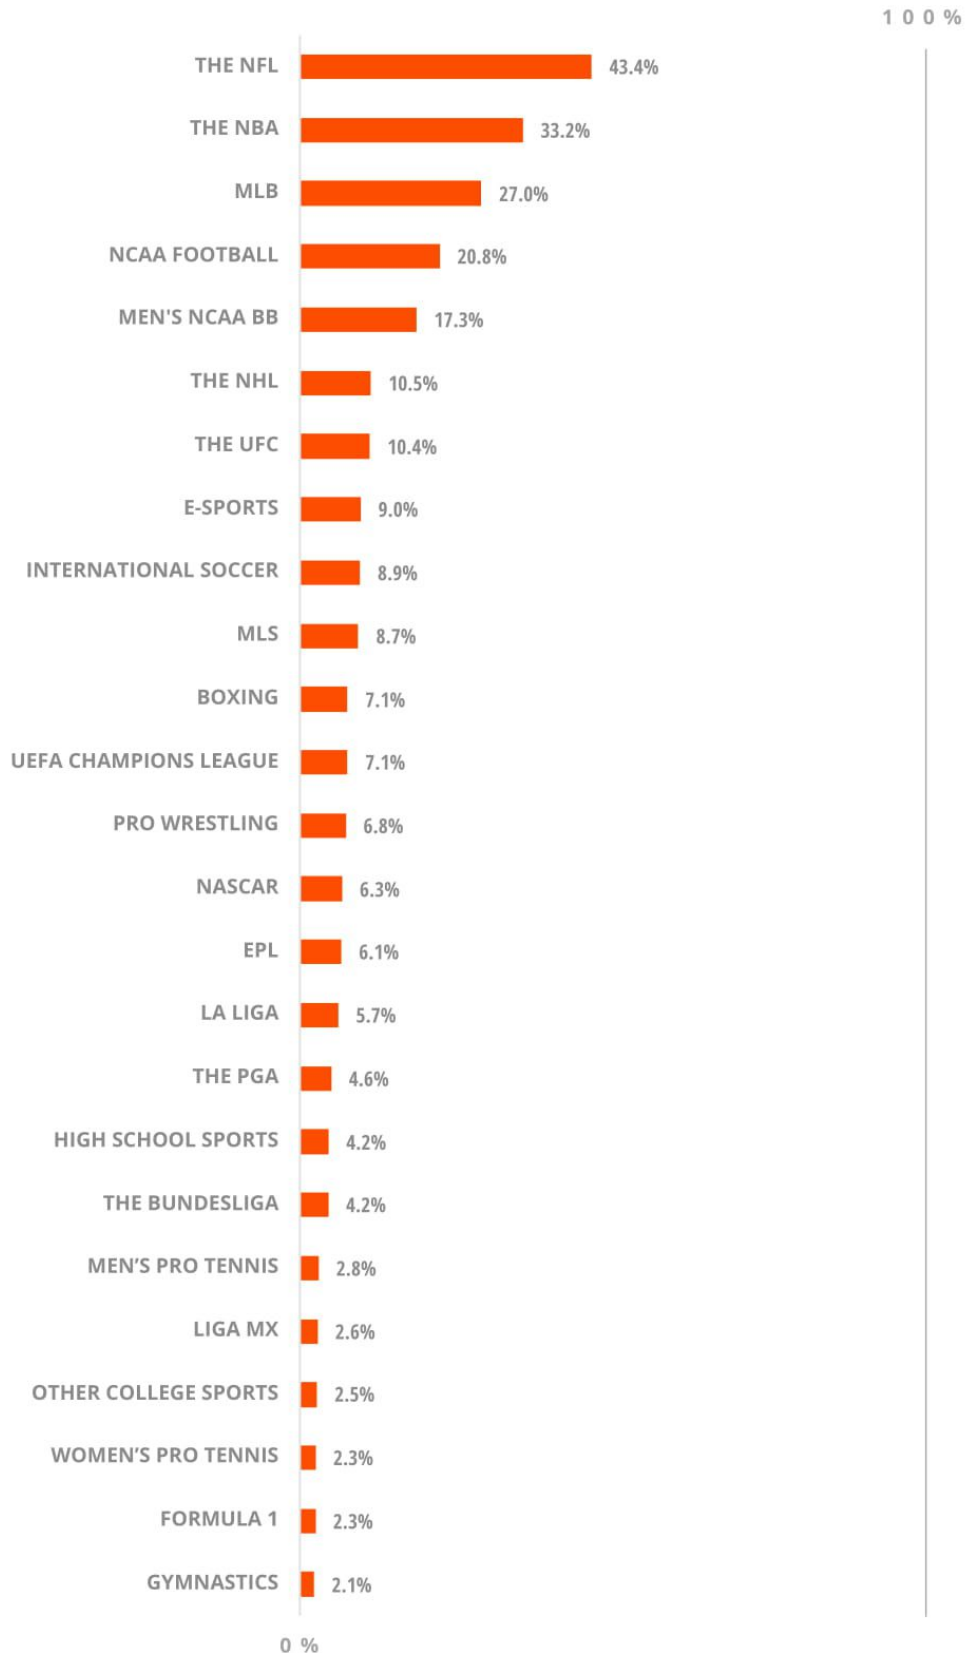

# FOLLOW & KEEP UP TO DATE

*Males aged 18–34*

The national % of the above gender + age demo who are both 'Interested In' sport/league' and who 'Follow & Keep up to Date' with sport/league. Top 25 of 47 sports/leagues.

# FOLLOW & KEEP UP TO DATE

*Males aged 35–65*

The national % of the above gender + age demo who are both 'Interested In' sport/league' and who 'Follow & Keep up to Date' with sport/league. Top 25 of 47 sports/leagues.